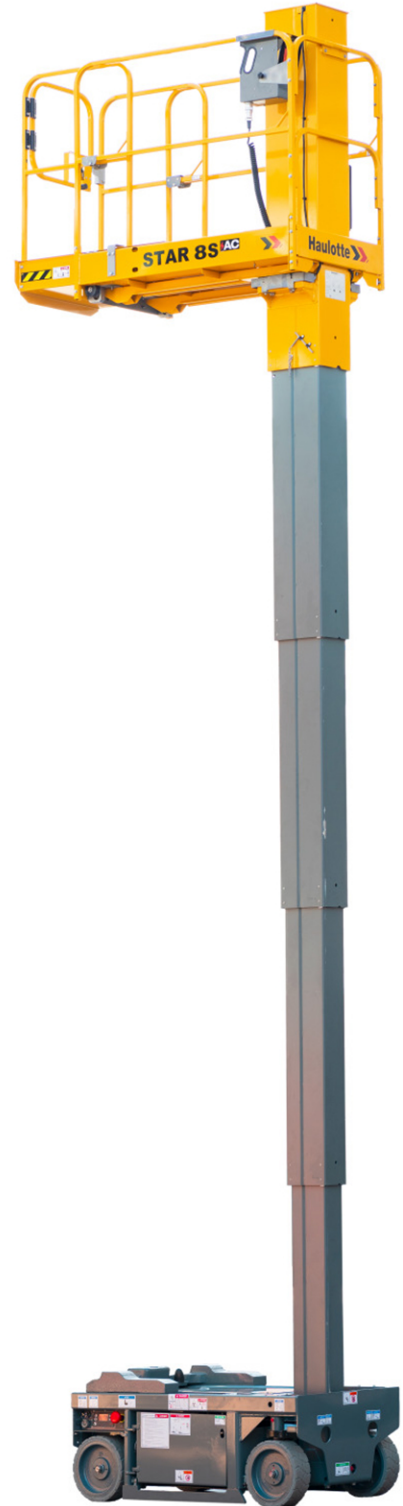

HAULOTTE STAR 8s

TECHNICAL DATA

Working height	7.95 m
Platform height	5.95 m
Horizontal outreach	0.4 m extension
Lift capacity - inside	200 kg (1 Pers.)
Platform size	0.77 x 1.38 m
Length	1.4 m
Width	0.79 m
Height - stowed	1.98 m
Wheelbase	1.06 m
Ground clearance	6 cm
Drive speed proportional	0.5 - 4.5 km/h
Turning radius - outside	1.7 m
Tyres - non marking	318 x 108
Power source	4 x 6 V - 180 Ah (C5)
Weight	1150 kg
Tilt alarm	1,5° / 3°
Gradeability	25 %
Max driveable platf. height	5.95 m
Hydraulic system capacity	9 l
Lift capacity - outside	NA
Platform size with extension	0.77 x 1.78 m